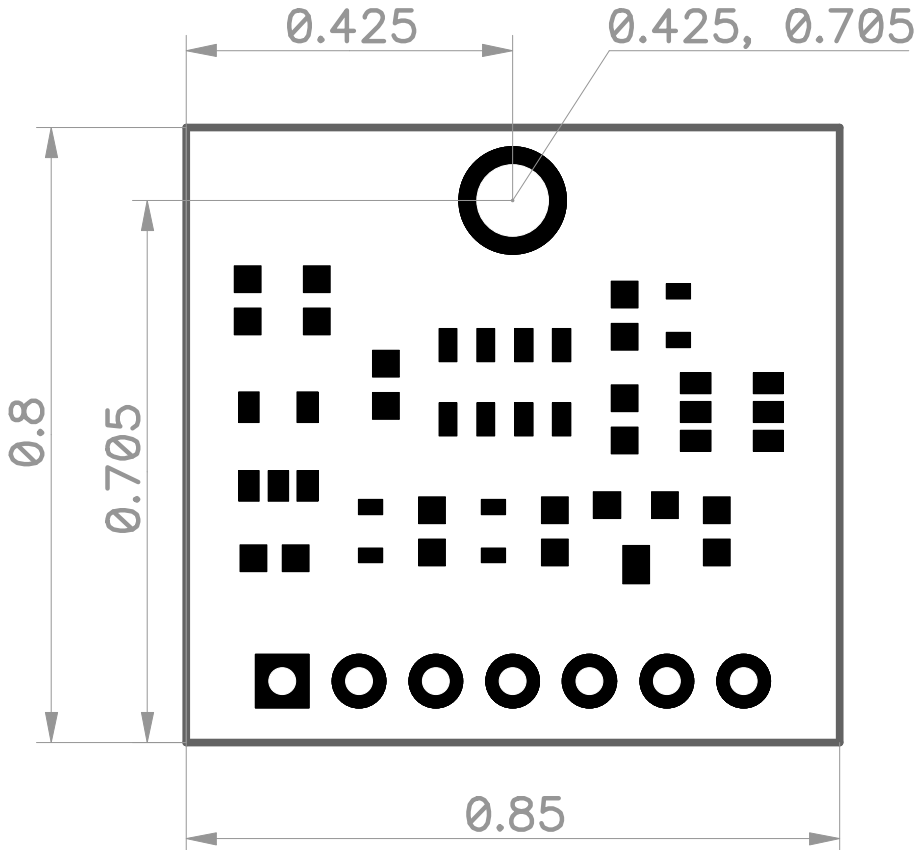

Part Number: 29124

MS5607 Altimeter Module Rev A.dip REV A

Parallax Inc.
 599 Menlo Drive
 Rocklin, CA 95765
 (916) 624-8333
<http://www.parallax.com/>

MS5607 Altimeter Module

Copyright 2014 Parallax Incorporated. This work is released under the Creative Commons Attribution 4.0 International License. The full text of the license is available from: <http://creativecommons.org/licenses/by/4.0/legalcode>

Part Number: 29124

MS5607 Altimeter Module Rev A.dip

REV
A

SCALE 4:1

Sheet 1

Parallax Inc. 599 Menlo Drive Rocklin, CA 95765 (916) 624-8333 http://www.parallax.com/		MS5607 Altimeter Module	
		Copyright 2014 Parallax Incorporated. This work is released under the Creative Commons Attribution 4.0 International License. The full text of the license is available from: http://creativecommons.org/licenses/by/4.0/legalcode	
Part Number: 29124		MS5607 Altimeter Module Rev A.dip	REV A
	SCALE 4:1	Sheet 1	