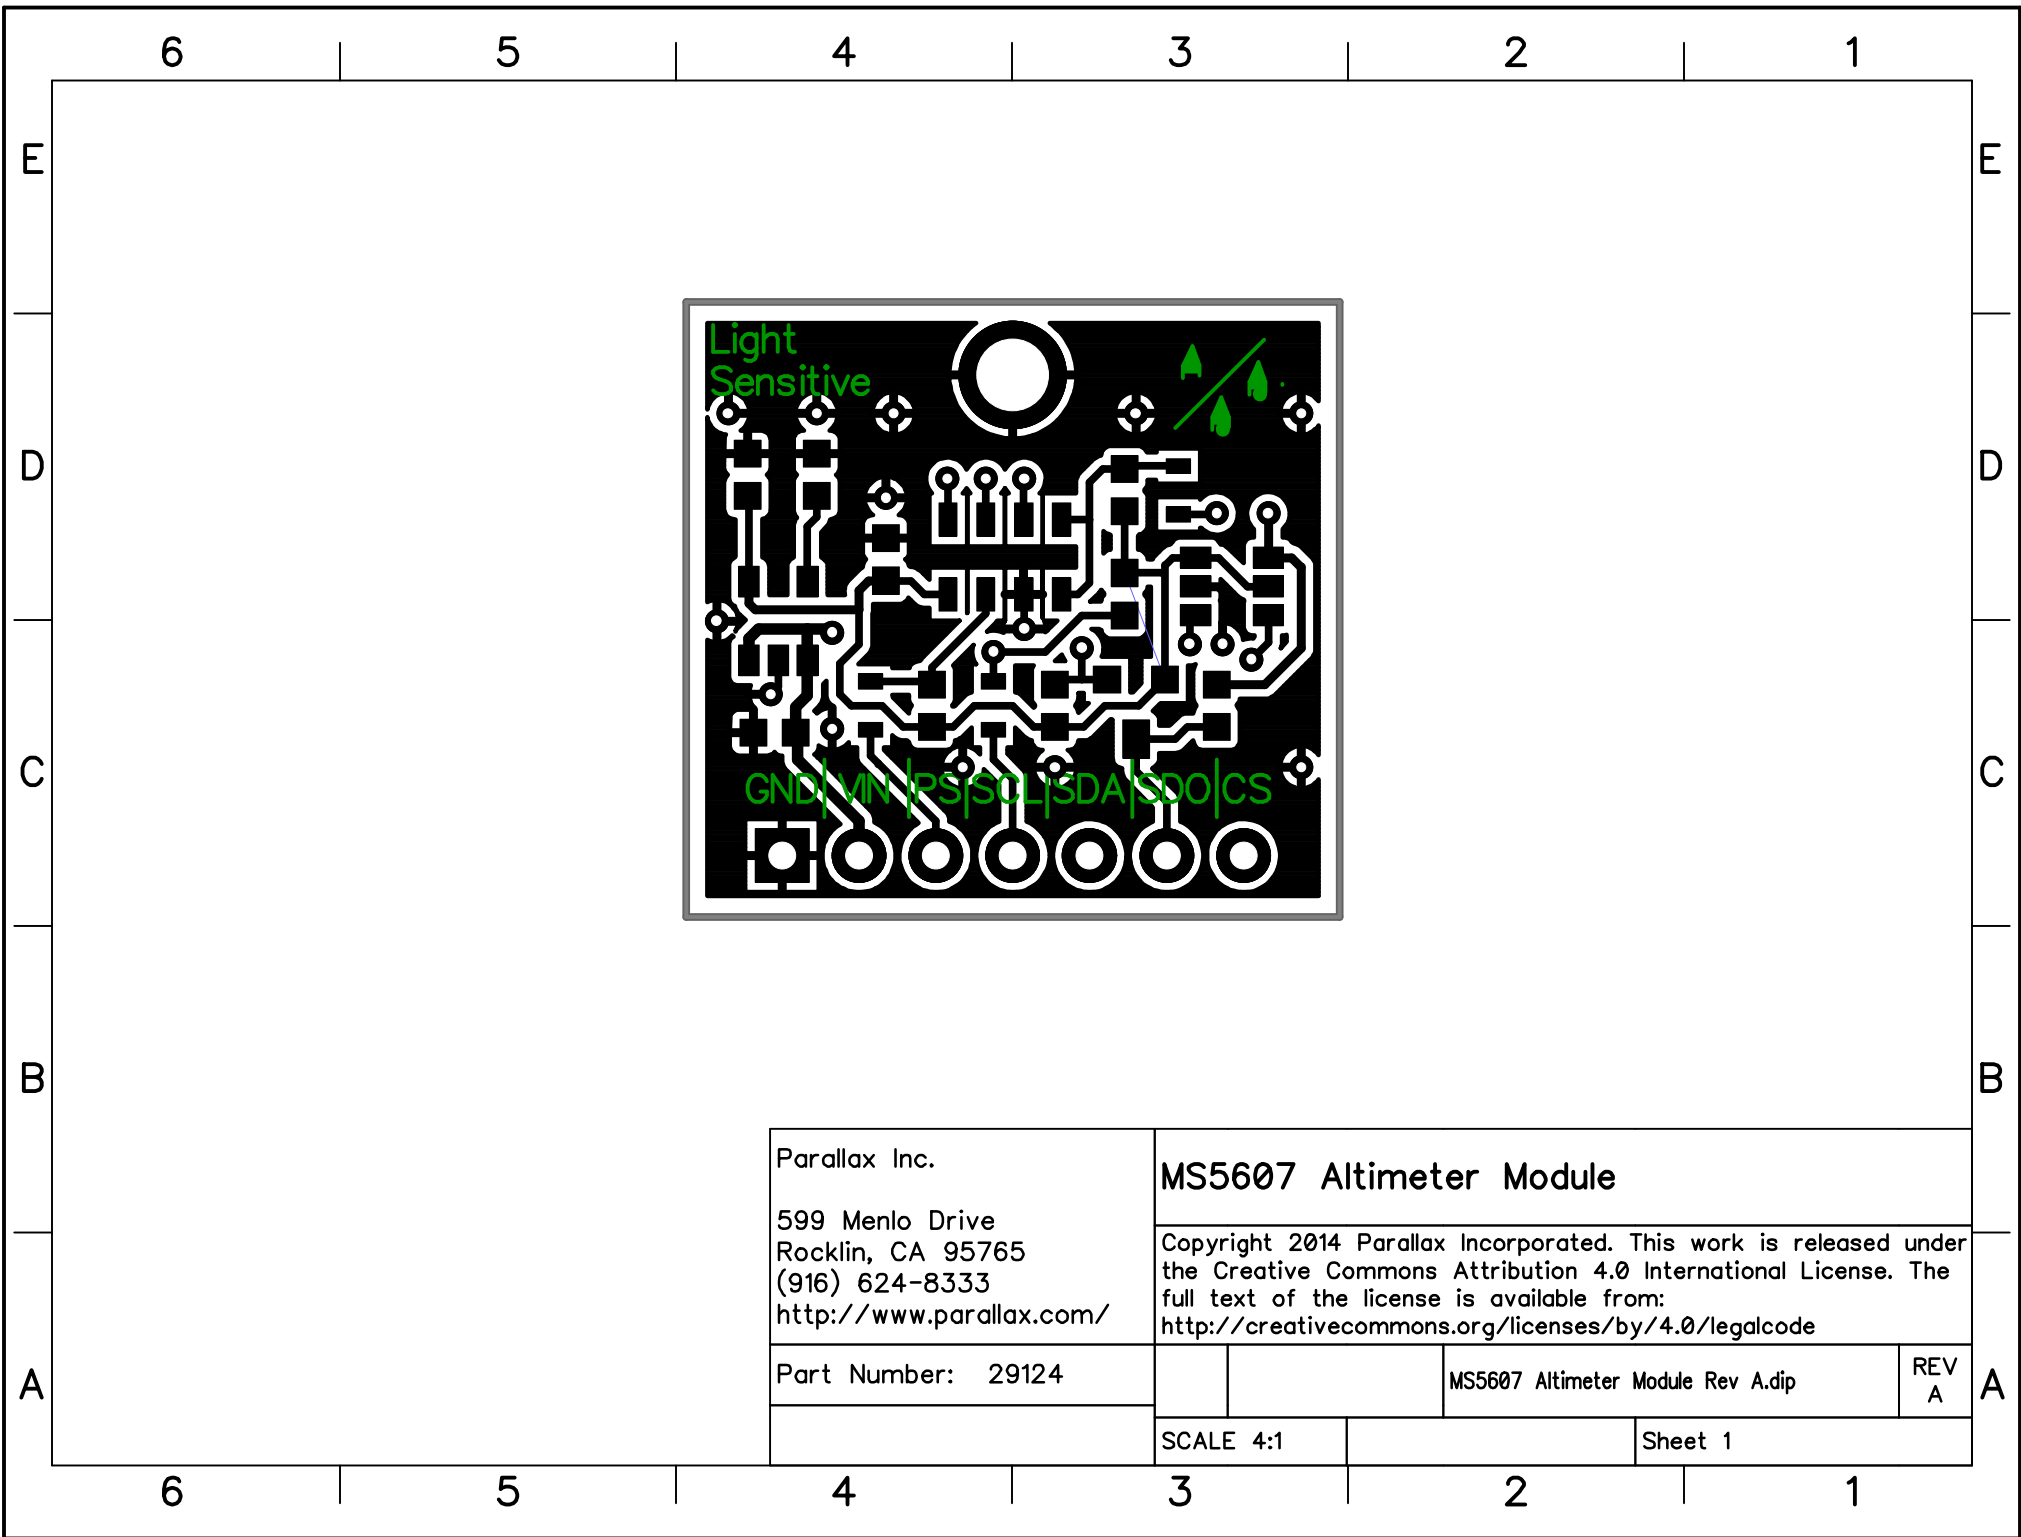

Part Number: 29124

MS5607 Altimeter Module Rev A.dip

REV
A

SCALE 4:1

Sheet 1

Parallax Inc. 599 Menlo Drive Rocklin, CA 95765 (916) 624-8333 http://www.parallax.com/		MS5607 Altimeter Module	
		Copyright 2014 Parallax Incorporated. This work is released under the Creative Commons Attribution 4.0 International License. The full text of the license is available from: http://creativecommons.org/licenses/by/4.0/legalcode	
Part Number: 29124		MS5607 Altimeter Module Rev A.dip	REV A
	SCALE 4:1	Sheet 1	