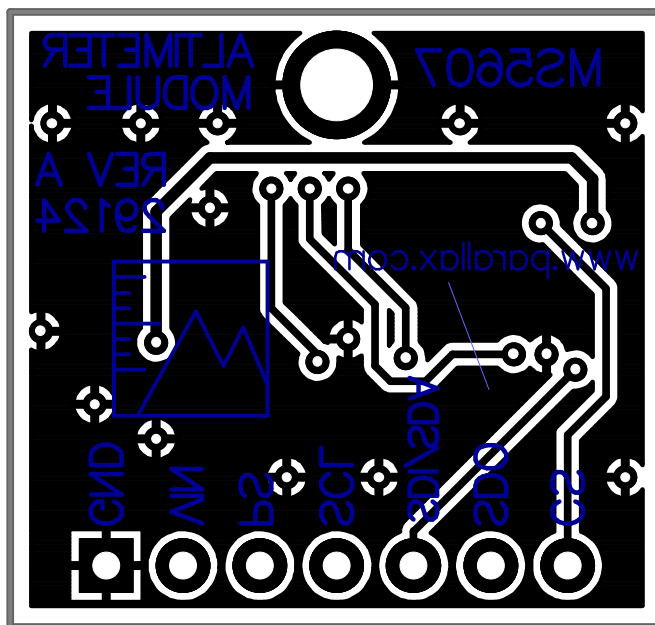

Parallax Inc.
 599 Menlo Drive
 Rocklin, CA 95765
 (916) 624-8333
<http://www.parallax.com/>

MS5607 Altimeter Module

Copyright 2014 Parallax Incorporated. This work is released under the Creative Commons Attribution 4.0 International License. The full text of the license is available from: <http://creativecommons.org/licenses/by/4.0/legalcode>

Part Number: 29124

MS5607 Altimeter Module Rev A.dip REV A

Parallax Inc.
 599 Menlo Drive
 Rocklin, CA 95765
 (916) 624-8333
<http://www.parallax.com/>

MS5607 Altimeter Module

Copyright 2014 Parallax Incorporated. This work is released under the Creative Commons Attribution 4.0 International License. The full text of the license is available from: <http://creativecommons.org/licenses/by/4.0/legalcode>

Part Number: 29124

MS5607 Altimeter Module Rev A.dip

REV
A

SCALE 4:1

Sheet 1

Parallax Inc. 599 Menlo Drive Rocklin, CA 95765 (916) 624-8333 http://www.parallax.com/		MS5607 Altimeter Module	
		Copyright 2014 Parallax Incorporated. This work is released under the Creative Commons Attribution 4.0 International License. The full text of the license is available from: http://creativecommons.org/licenses/by/4.0/legalcode	
Part Number: 29124		MS5607 Altimeter Module Rev A.dip	REV A
	SCALE 4:1	Sheet 1	

Part Number: 29124

MS5607 Altimeter Module Rev A.dip REV
A

SCALE 4:1

Sheet 1