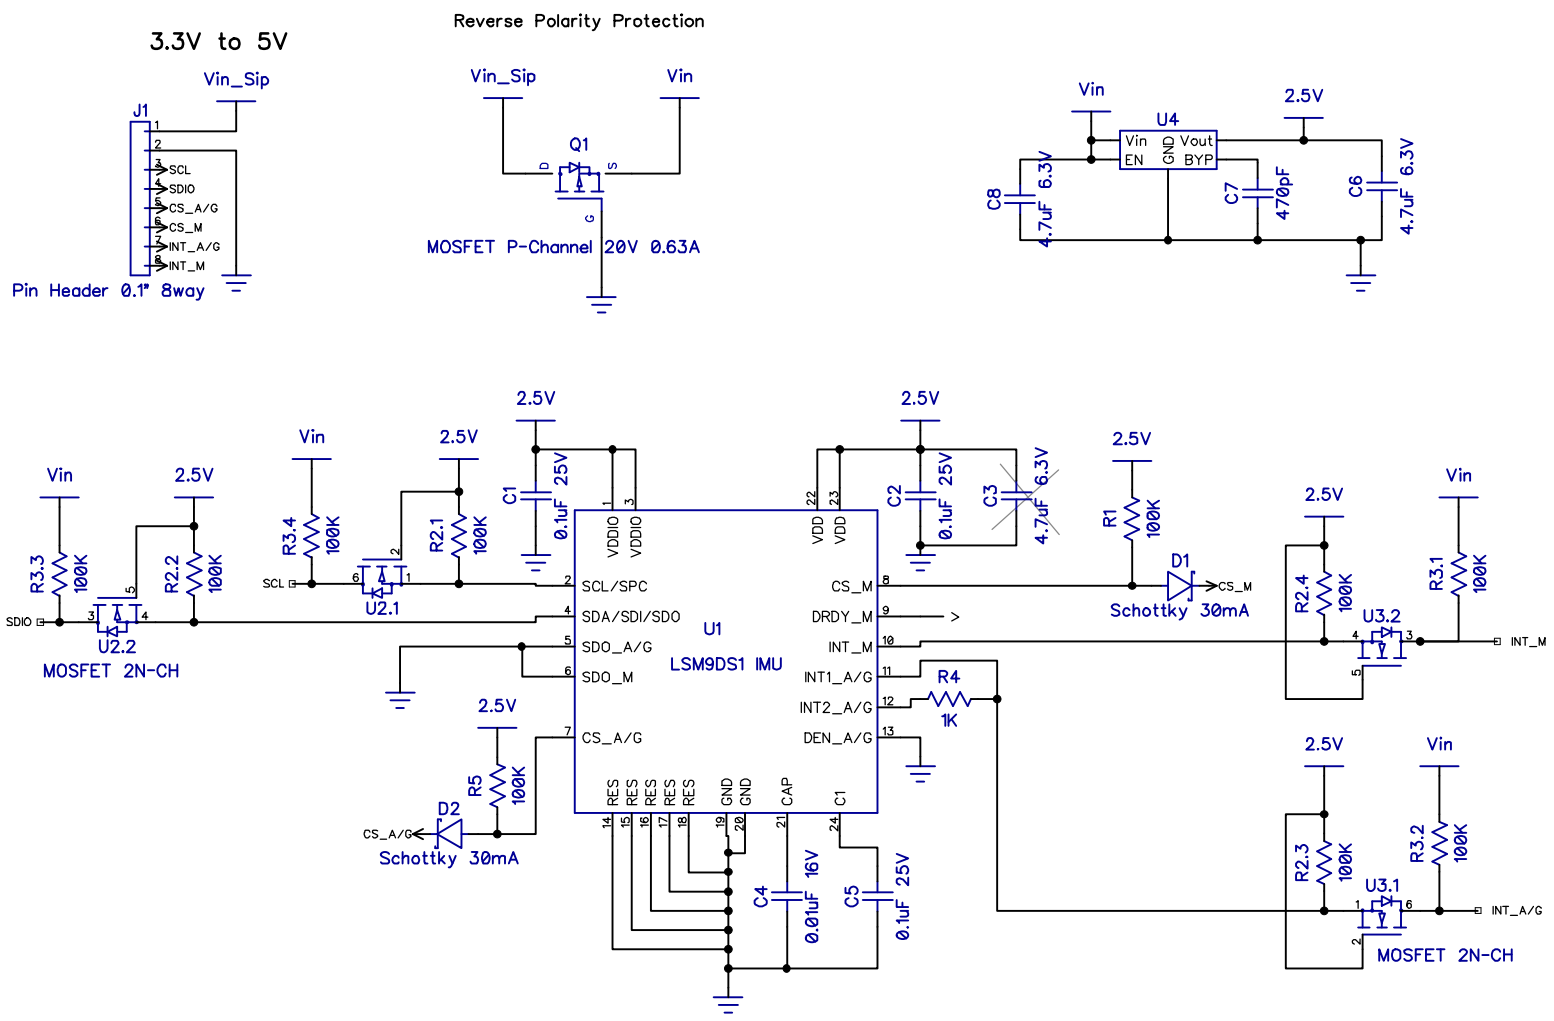

LSM9DS1 Navigation Sensor

Parallax Inc.
 599 Menlo Drive
 Rocklin, CA 95765
 (916) 624-8333
<http://www.parallax.com/>

LSM9DS1 Navigation Sensor
 Copyright 2017 Parallax Incorporated.
 This work is licensed under a Creative Commons Attribution-ShareAlike 4.0 International License. The full text of the license is available from: <http://creativecommons.org/licenses/by-sa/4.0>

Part Number: 28065
 Revision: A
 17 Feb 2017