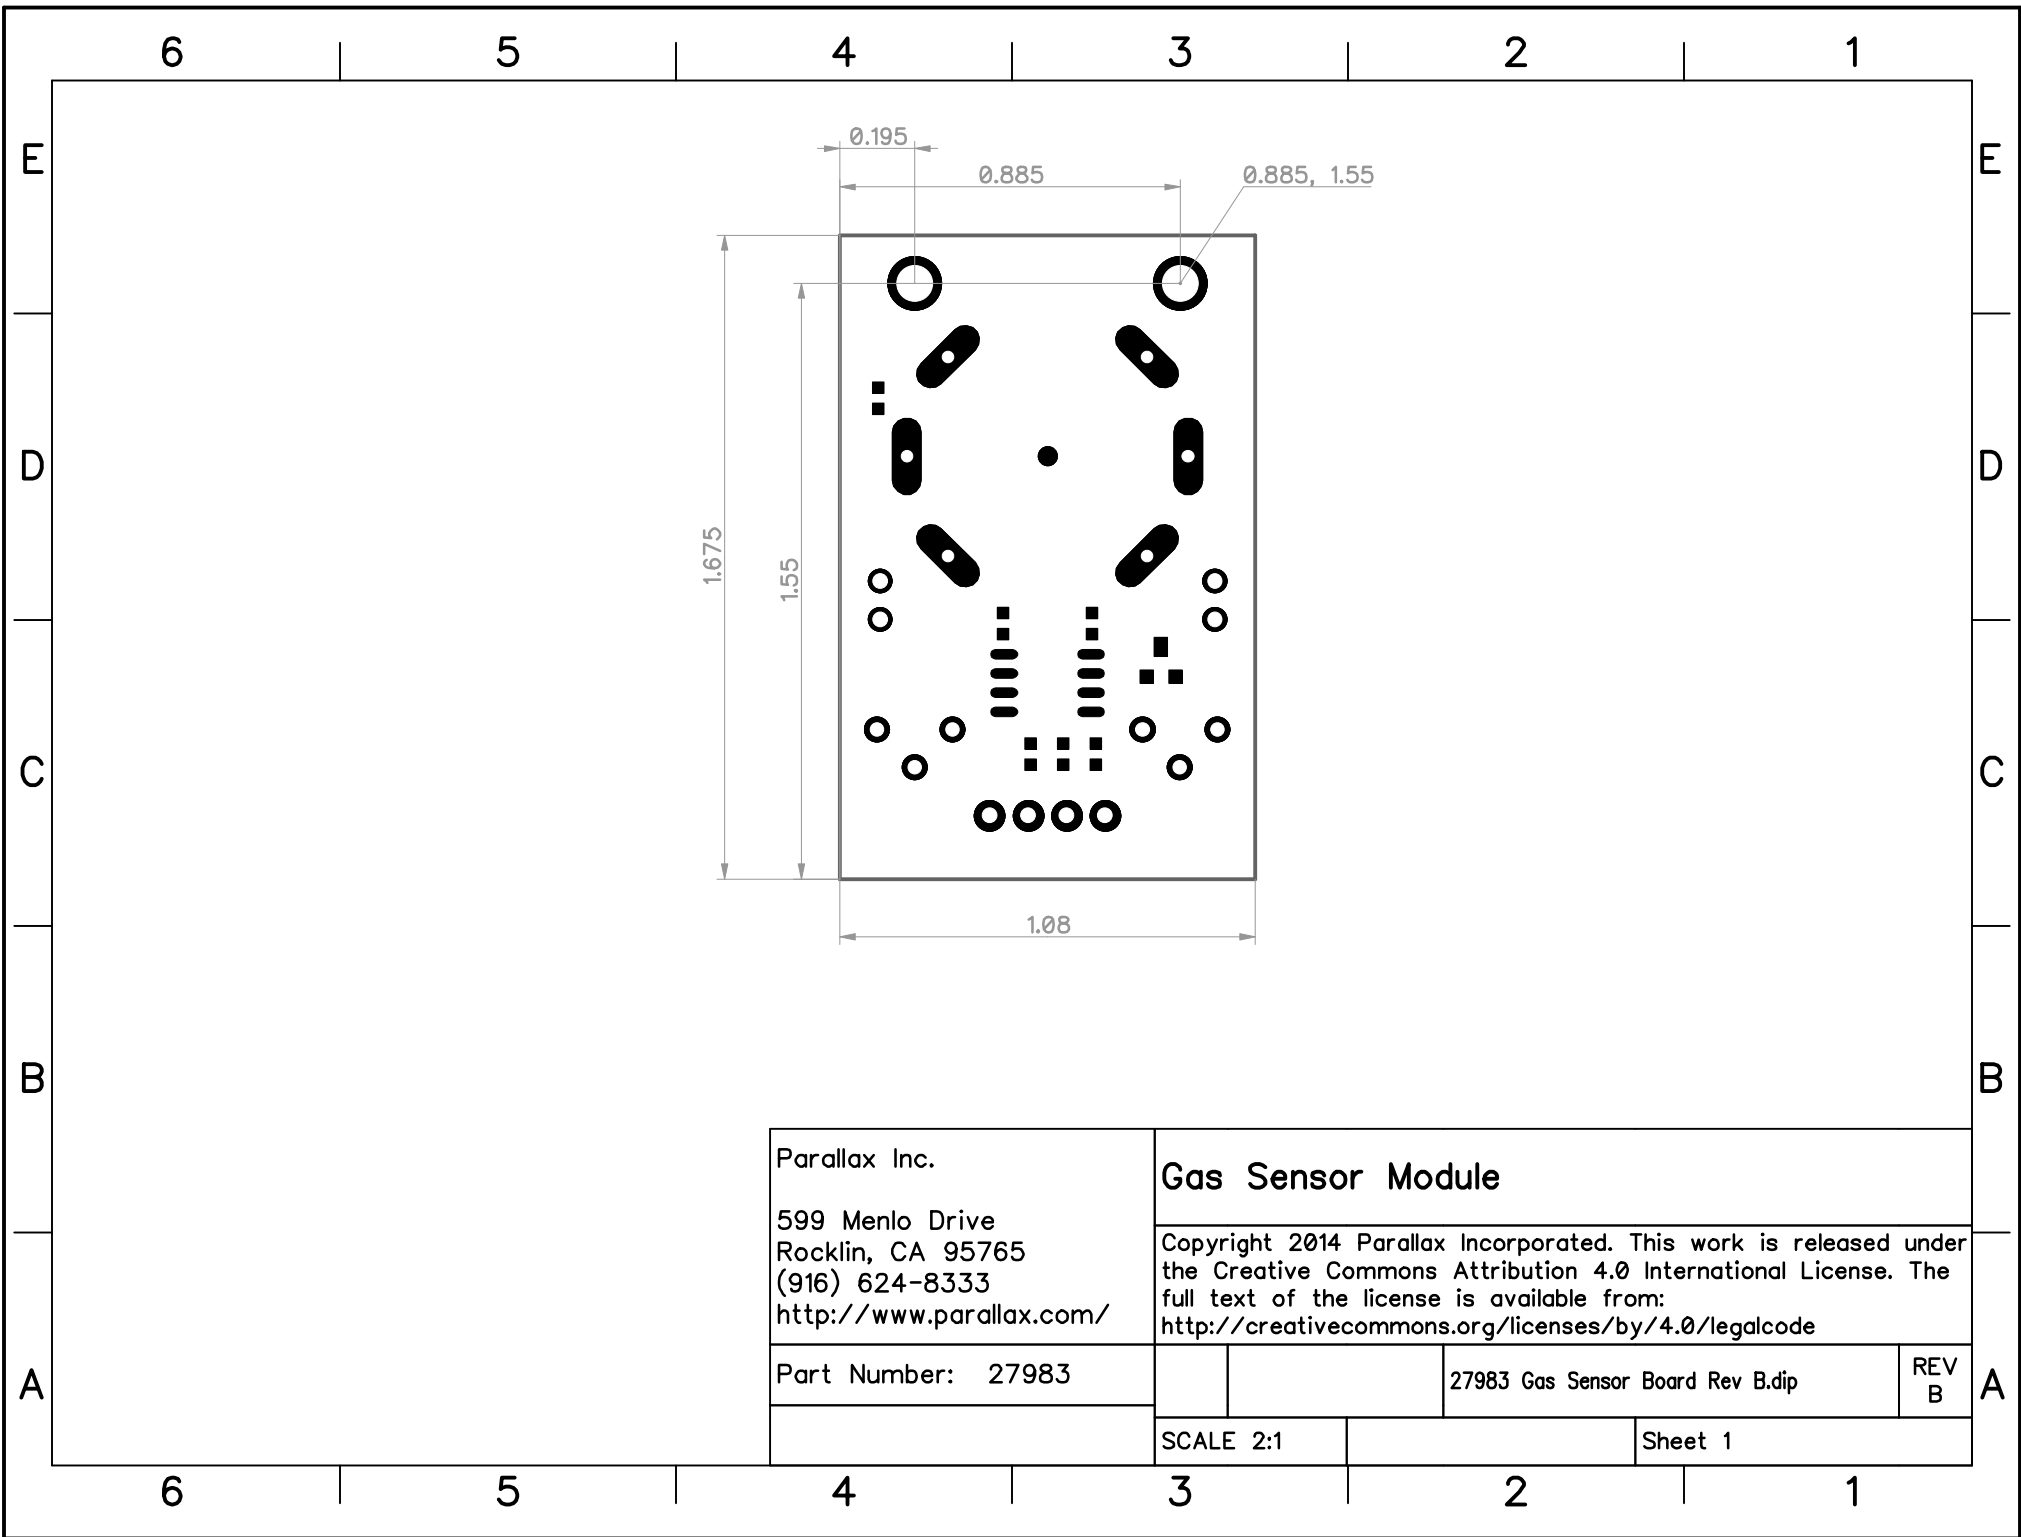

Parallax Inc.
599 Menlo Drive
Rocklin, CA 95765
(916) 624-8333
<http://www.parallax.com/>

Gas Sensor Module

Copyright 2014 Parallax Incorporated. This work is released under the Creative Commons Attribution 4.0 International License. The full text of the license is available from: <http://creativecommons.org/licenses/by/4.0/legalcode>

Part Number: 27983

		27983 Gas Sensor Board Rev B.dip	REV B

SCALE 2:1		Sheet 1