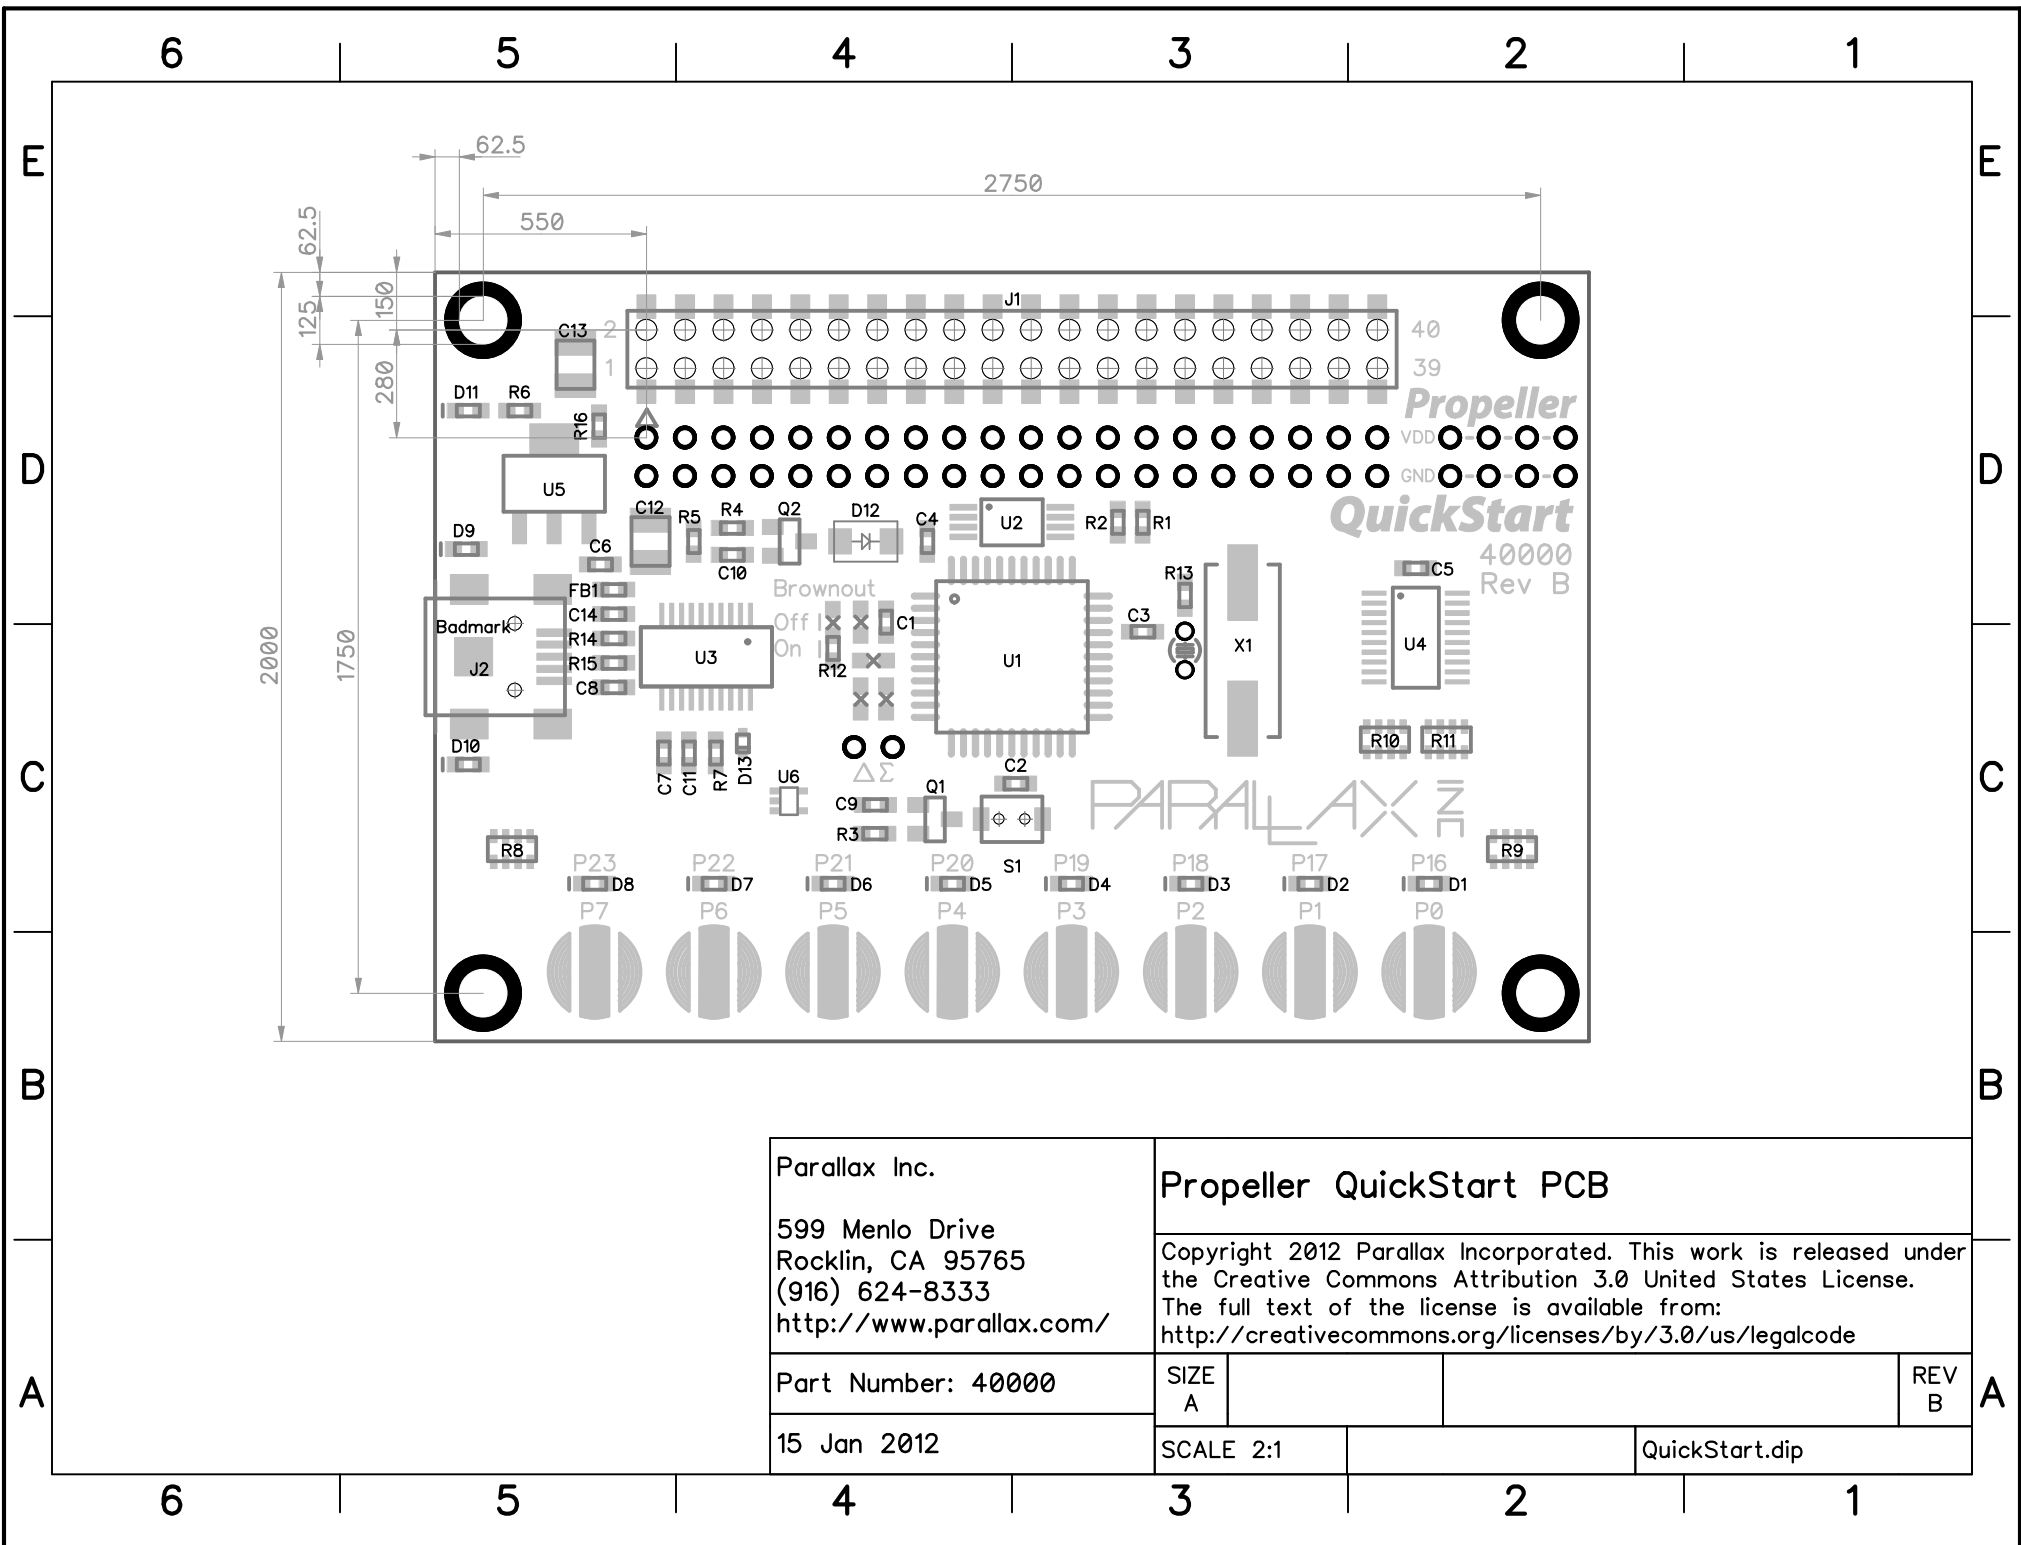

Parallax Inc.
599 Menlo Drive
Rocklin, CA 95765
(916) 624-8333
<http://www.parallax.com/>

Propeller QuickStart PCB

Copyright 2012 Parallax Incorporated. This work is released under the Creative Commons Attribution 3.0 United States License. The full text of the license is available from: <http://creativecommons.org/licenses/by/3.0/us/legalcode>

Part Number: 40000
15 Jan 2012

SIZE A		REV B
SCALE 2:1		QuickStart.dip

A