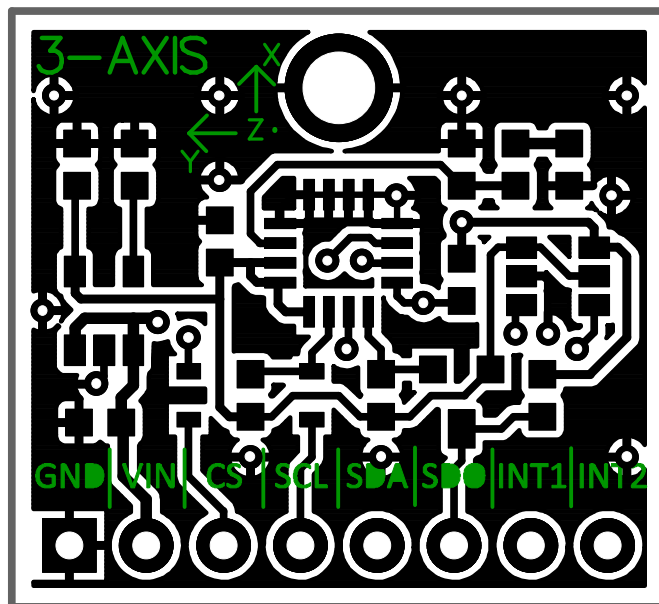

### L3G4200D Gyroscope Module

Copyright 2014 Parallax Incorporated. This work is released under the Creative Commons Attribution 4.0 International License. The full text of the license is available from: <http://creativecommons.org/licenses/by/4.0/legalcode>

Part Number: 27911

L3G4200D Gyroscope Module Rev A.dip REV A

SCALE 4:1 Sheet 1

Parallax Inc. 599 Menlo Drive Rocklin, CA 95765 (916) 624-8333 <a href="http://www.parallax.com/">http://www.parallax.com/</a>		<b>L3G4200D Gyroscope Module</b>	
		Copyright 2014 Parallax Incorporated. This work is released under the Creative Commons Attribution 4.0 International License. The full text of the license is available from: <a href="http://creativecommons.org/licenses/by/4.0/legalcode">http://creativecommons.org/licenses/by/4.0/legalcode</a>	
Part Number: 27911		L3G4200D Gyroscope Module Rev A.dip	REV A
	SCALE 4:1		Sheet 1

Parallax Inc. 599 Menlo Drive Rocklin, CA 95765 (916) 624-8333 <a href="http://www.parallax.com/">http://www.parallax.com/</a>		<b>L3G4200D Gyroscope Module</b>	
Part Number: 27911		Copyright 2014 Parallax Incorporated. This work is released under the Creative Commons Attribution 4.0 International License. The full text of the license is available from: <a href="http://creativecommons.org/licenses/by/4.0/legalcode">http://creativecommons.org/licenses/by/4.0/legalcode</a>	
		L3G4200D Gyroscope Module Rev A.dip	REV A
SCALE 4:1		Sheet 1	