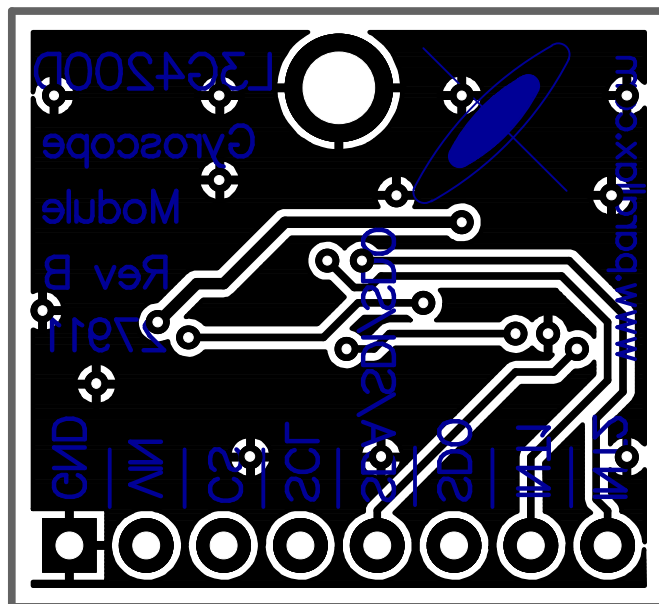

### L3G4200D Gyroscope Module

Copyright 2014 Parallax Incorporated. This work is released under the Creative Commons Attribution 4.0 International License. The full text of the license is available from: <http://creativecommons.org/licenses/by/4.0/legalcode>

Part Number: 27911

L3G4200D Gyroscope Module Rev A.dip REV A

SCALE 4:1 Sheet 1

Parallax Inc. 599 Menlo Drive Rocklin, CA 95765 (916) 624-8333 <a href="http://www.parallax.com/">http://www.parallax.com/</a>		<b>L3G4200D Gyroscope Module</b>	
		Copyright 2014 Parallax Incorporated. This work is released under the Creative Commons Attribution 4.0 International License. The full text of the license is available from: <a href="http://creativecommons.org/licenses/by/4.0/legalcode">http://creativecommons.org/licenses/by/4.0/legalcode</a>	
Part Number: 27911		L3G4200D Gyroscope Module Rev A.dip	REV A
	SCALE 4:1		Sheet 1