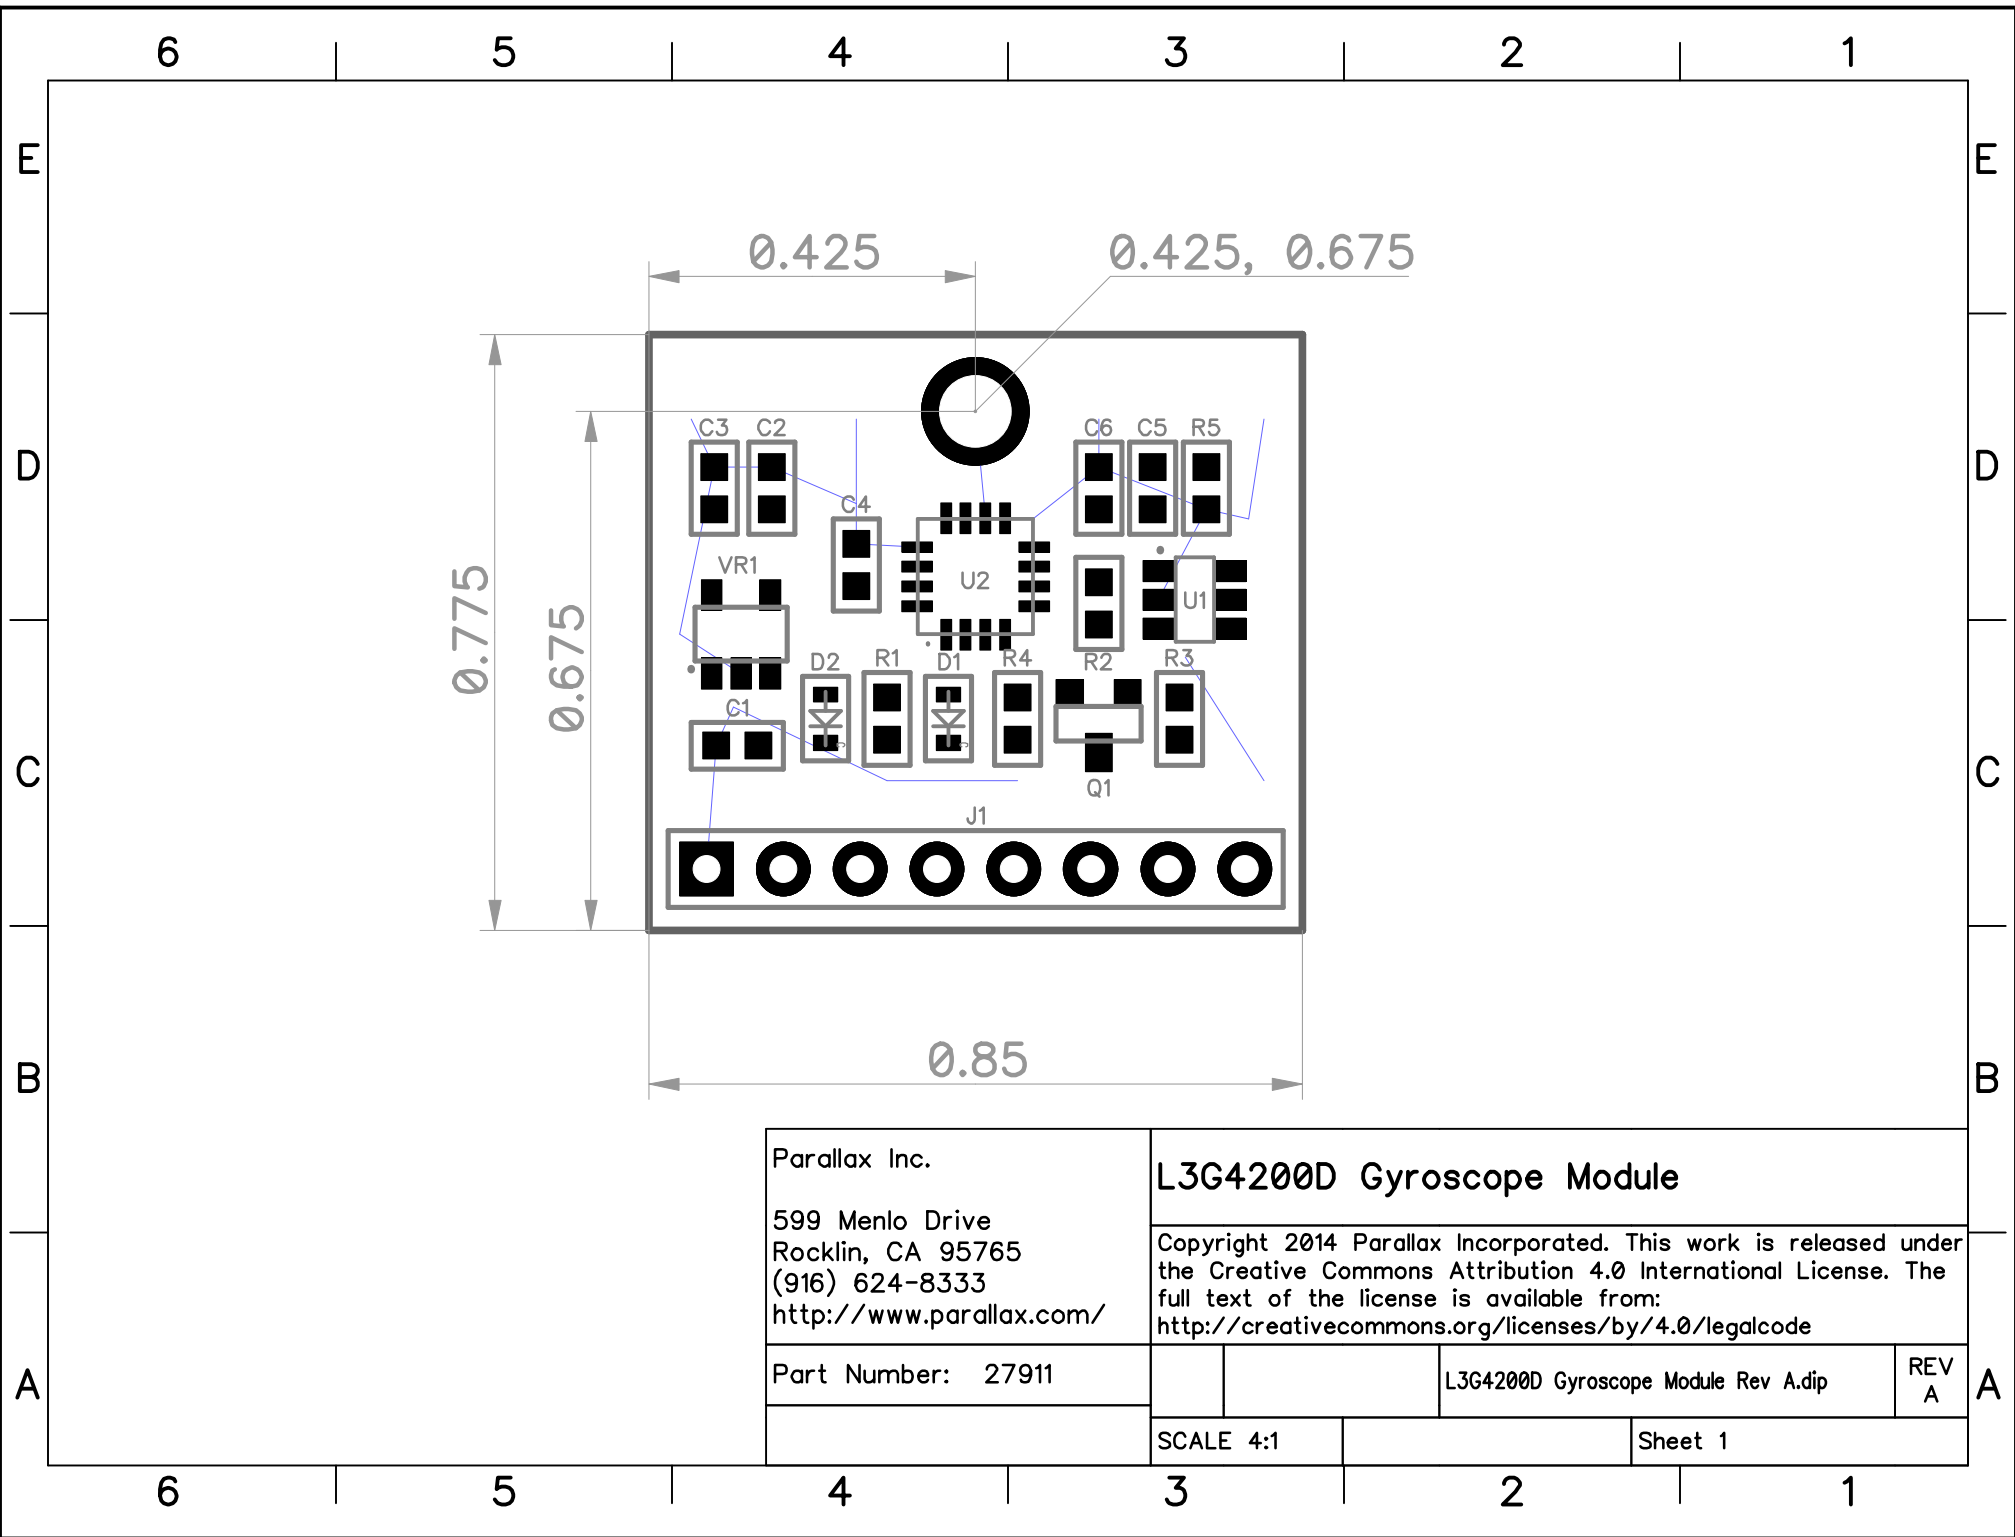

Parallax Inc. 599 Menlo Drive Rocklin, CA 95765 (916) 624-8333 http://www.parallax.com/		L3G4200D Gyroscope Module	
Part Number: 27911		Copyright 2014 Parallax Incorporated. This work is released under the Creative Commons Attribution 4.0 International License. The full text of the license is available from: http://creativecommons.org/licenses/by/4.0/legalcode	
		L3G4200D Gyroscope Module Rev A.dip	REV A
SCALE 4:1		Sheet 1